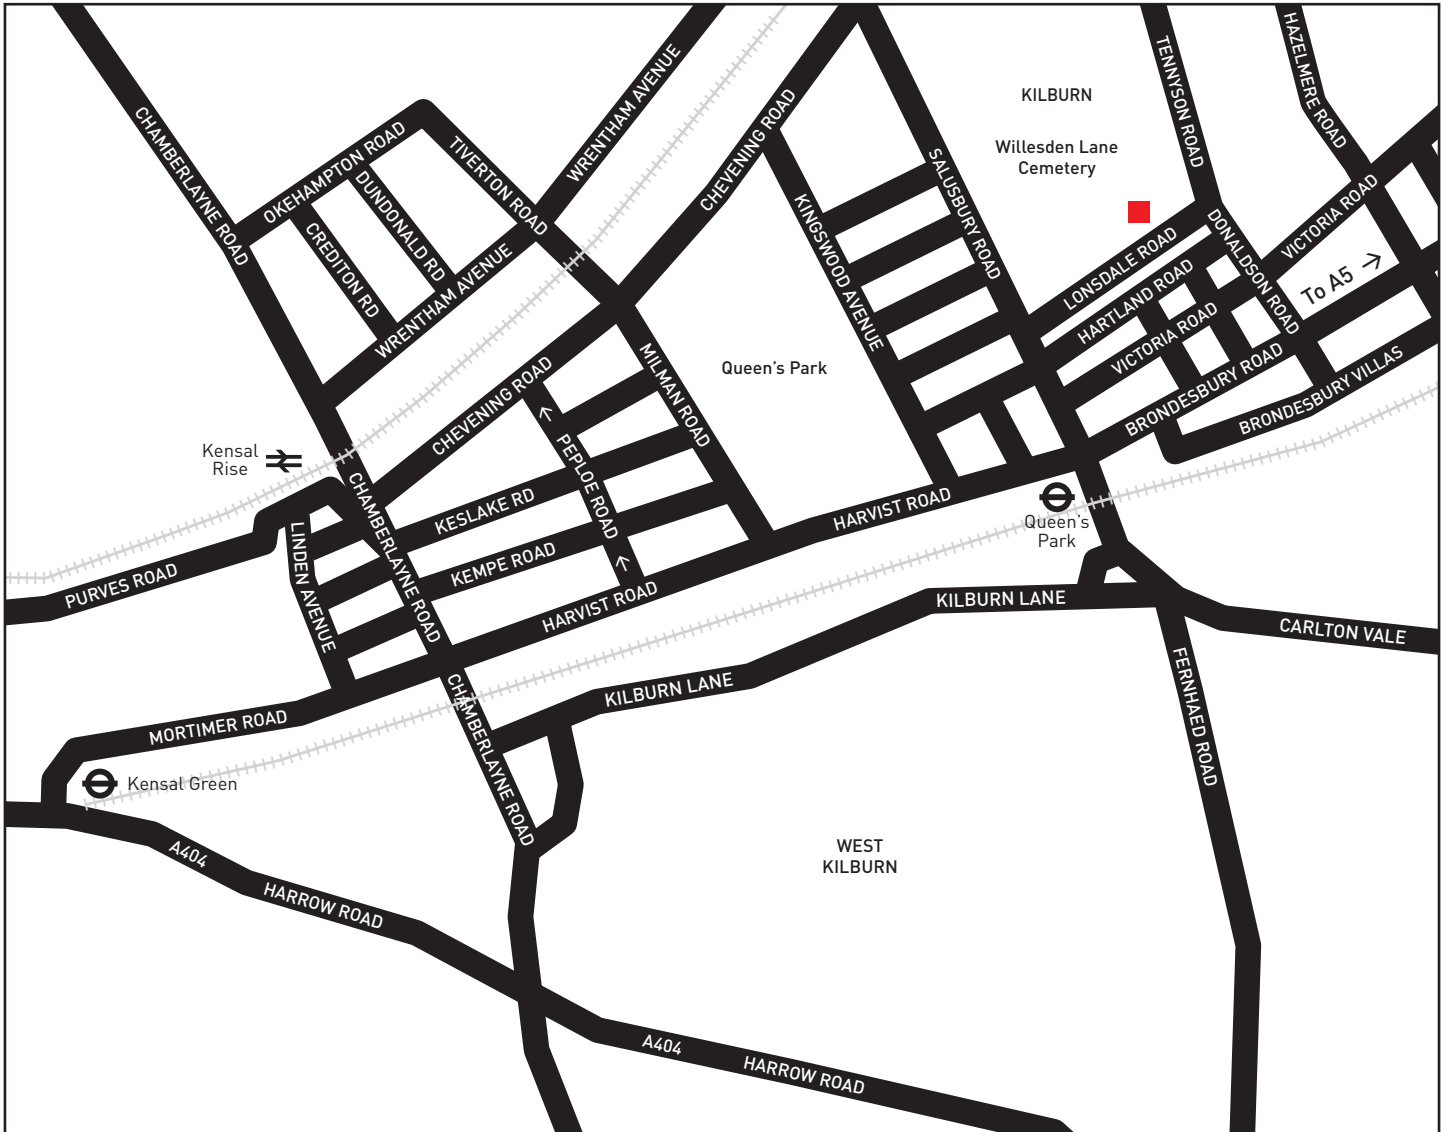

LOCAL STREET MAP

CLARIDGEARCHITECTS

CLARIDGE ARCHITECTS LTD
6 LONSDALE ROAD
LONDON
NW6 6RD

T +44 (0) 208 969 9223
F +44 (0) 208 969 9224
M +44 (0) 7970 299 335
E info@claridgearchitects.com
W claridgearchitects.com

HOW TO FIND US

■ Our Studio

UNDERGROUND

Bakerloo Line to Queens Park Station. Take a left out of the exit walking along Salisbury Road. Lonsdale Road is the fourth street on the right, and No. 6 is 3/4 of the way down on the left.

TRAIN

Queens park is on a direct Overground Line from Euston towards Watford Junction.

BUS

No. 206 runs along Salisbury Road from Kilburn Park and No's 6, 36, 187, 98, 316 all stop at Kilburn Park Station.

CAR

From Harrow Road (A404) take a right at Edgware Road onto the A5, which in turn becomes Kilburn High Road, follow this to Brondesbury Road and turn left. At Queens Park, turn right on to Salisbury Road and then take the third right. There is street parking outside as well as a limited number of parking spaces within the area.